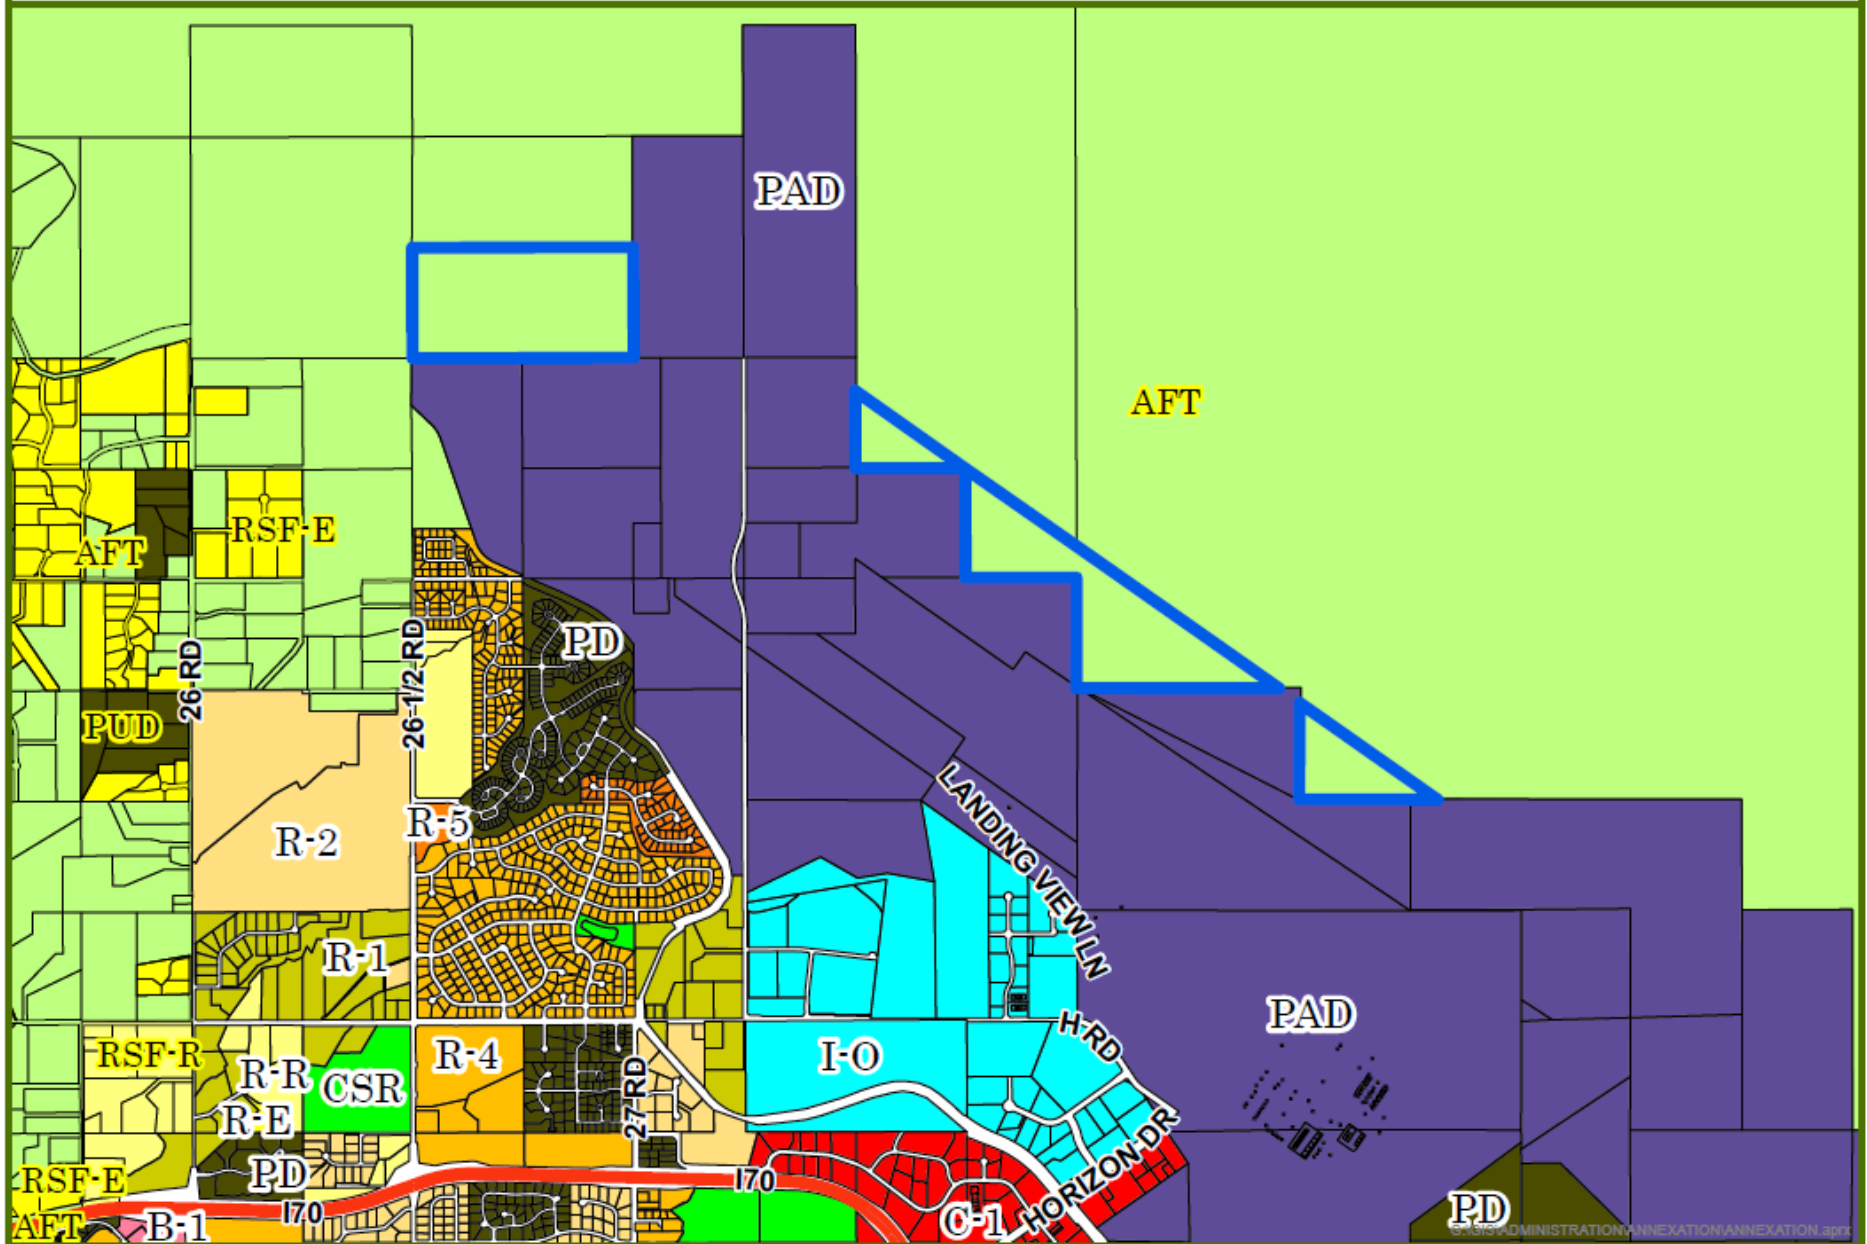

Location Maps and Photos

AIRPORT NORTH BOUNDARY ANNEXATION

0 0.25 0.5 Miles

 Annexation

 UDB

 City Limits

Date Created: 8/10/2020

AIRPORT NORTH BOUNDARY ANNEXATION - FUTURE LAND USE

 Annexation Boundary

Date Created: 7/16/2020

AIRPORT NORTH BOUNDARY ANNEXATION - ZONING

Annexation City Zoning County Zoning