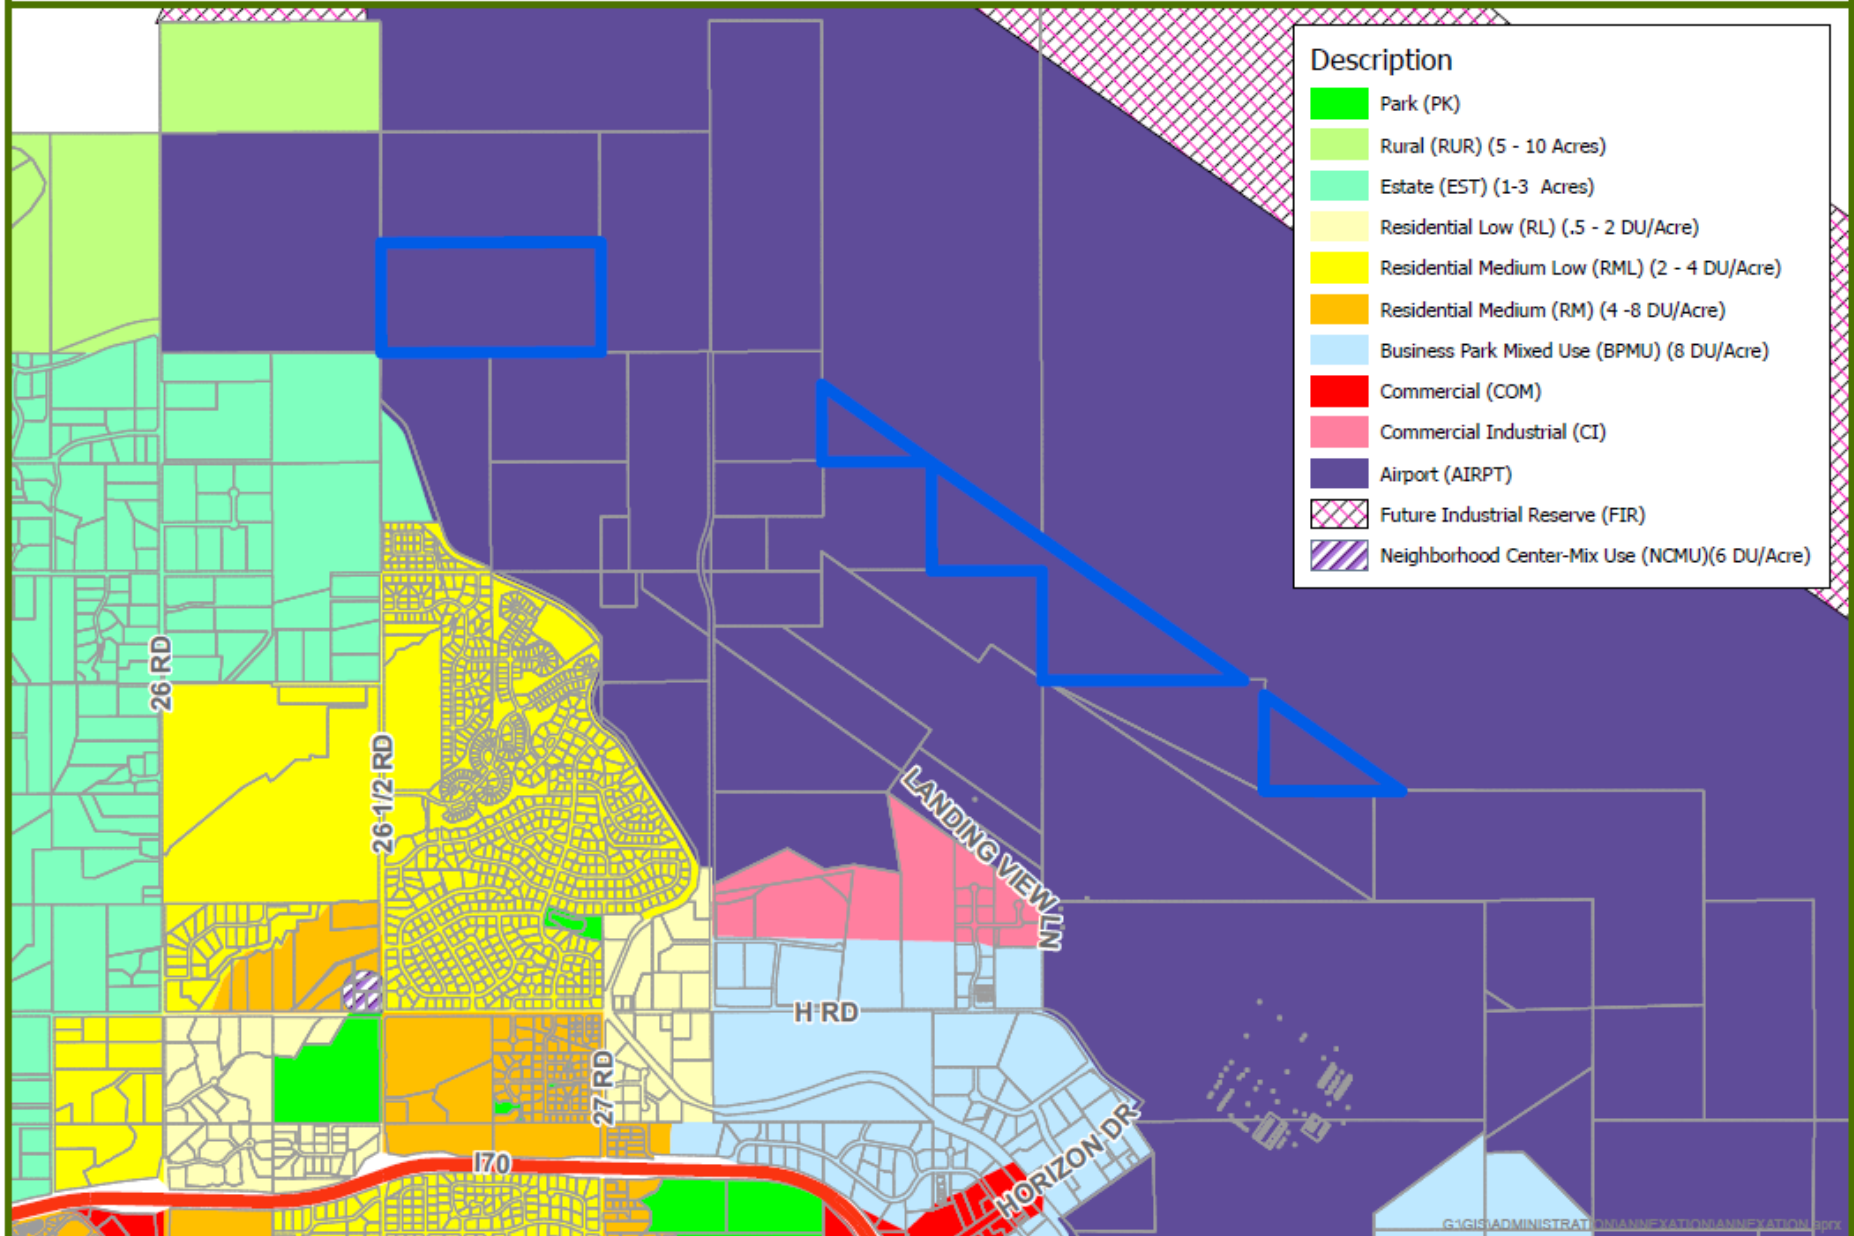

Location Maps and Photos

AIRPORT NORTH BOUNDARY ANNEXATION

0 0.25 0.5 Miles

 Annexation

 UDB

 City Limits

Date Created: 8/10/2020

AIRPORT NORTH BOUNDARY ANNEXATION - FUTURE LAND USE

 Annexation Boundary

Date Created: 7/16/2020

AIRPORT NORTH BOUNDARY ANNEXATION - ZONING

Annexation City Zoning County Zoning